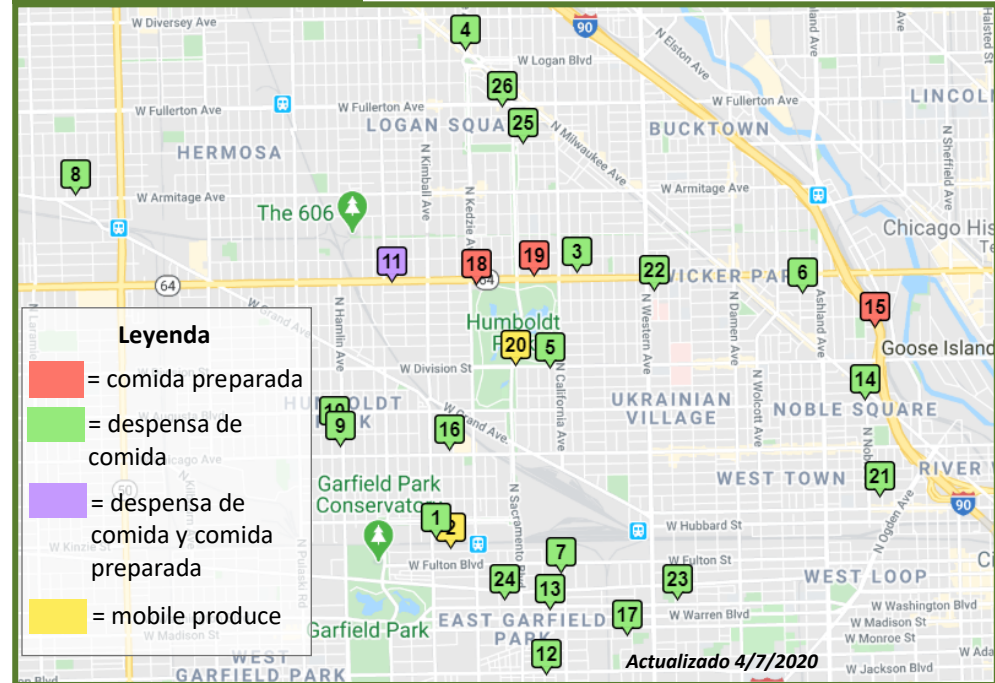

MAPA DE RECURSOS

LISTA DE RECURSOS ADENTRO! →

Por favor, informe de errores o recursos faltantes a northwestfoodpartners@gmail.com

www.nfpnchicago.org/need-food-covid-19-update

www.facebook.com/northwestfoodpartnersnetwork